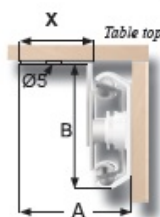

PRODUCT SHEET

Description:

Table Extension 9096/700, F/Folded Top, Opening 475mm, BZP, Open Length:700mm, Closed Length:700mm, Wing:220mm

Item number:

24.04.040-0

Units	Box	Carton	HS Code	Barcode
Pair	1	1	8302420090	
				5704866088411

In mm	»9096« For Folded Table Tops			
Opening (O)	375	425	425	475
Total Length (T)	600	650	750	700
Wing Size (W)	220	220	320	220
Slide Width (A)	41	41	41	41
Slide Height (B)	40	40	40	40
Wing Width (X)	21	21	21	21
Load Capacity	60 kg.	60 kg.	60 kg.	60 kg.
Item No.:	24.04.010	24.04.020	24.04.030	24.04.040